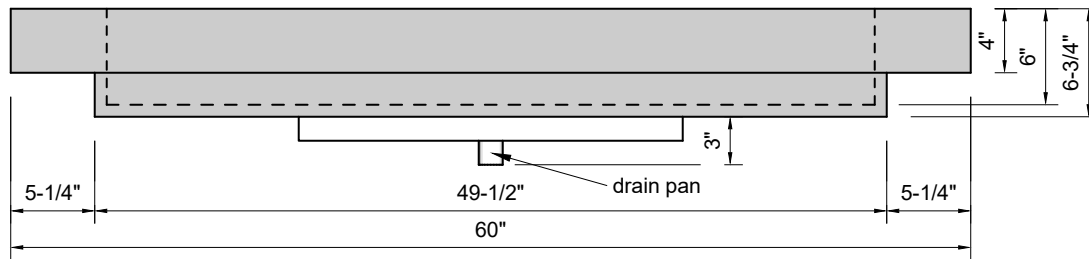

TOP VIEW

FRONT VIEW

SIDE VIEW

Model #: LR-60-00
Large Ramp
no faucet holes