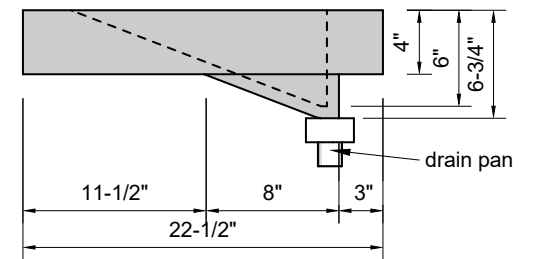

TOP VIEW

FRONT VIEW

SIDE VIEW

Model #: LR-60-00
Large Ramp
no faucet holes