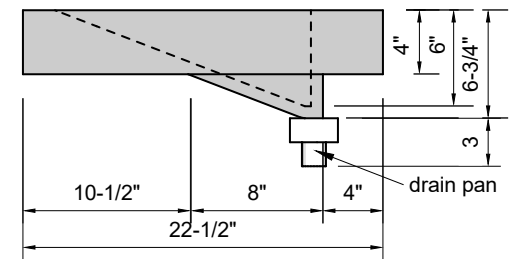

TOP VIEW

FRONT VIEW

SIDE VIEW

Model #: LR-60-01
Large Ramp
single faucet holes