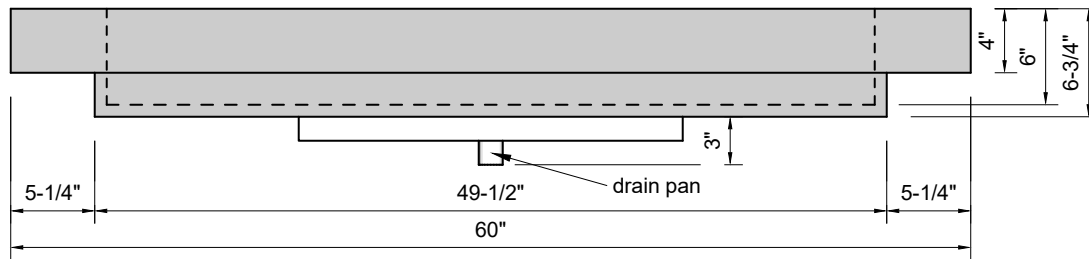

TOP VIEW

FRONT VIEW

SIDE VIEW

Model #: LR-60-01
Large Ramp
single faucet holes