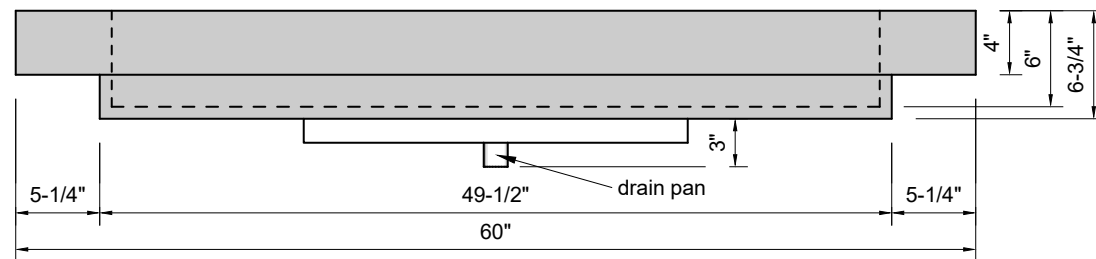

TOP VIEW

FRONT VIEW

SIDE VIEW

Model #: LR-60-03
Large Ramp
8" widespread faucet holes