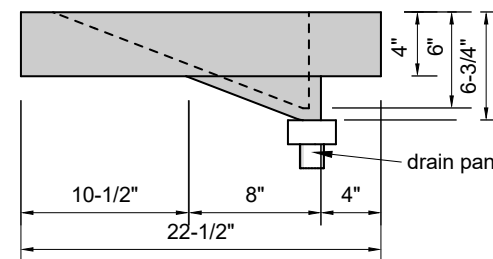

TOP VIEW

FRONT VIEW

SIDE VIEW

Model #: LR-60-03
Large Ramp
8" widespread faucet holes