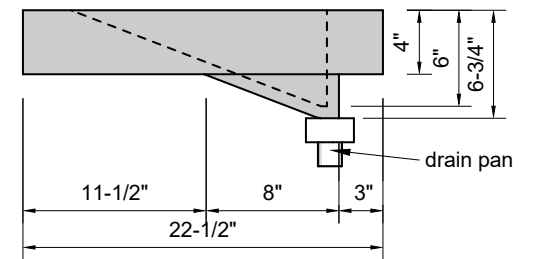

TOP VIEW

FRONT VIEW

SIDE VIEW

Model #: LR-66-00
Large Ramp
no faucet holes