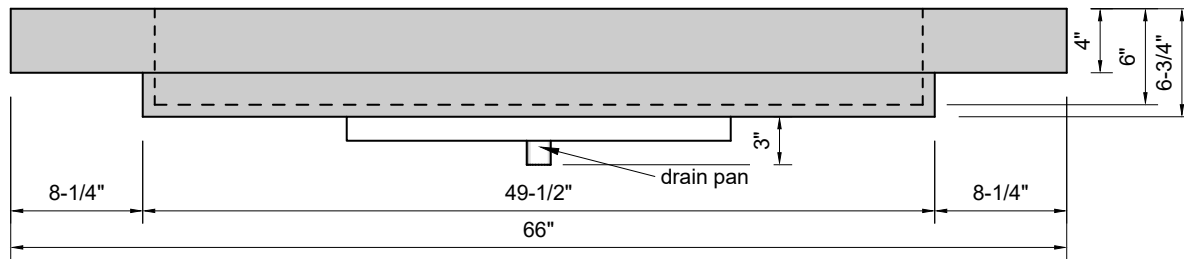

TOP VIEW

FRONT VIEW

SIDE VIEW

Model #: LR-66-00
Large Ramp
no faucet holes