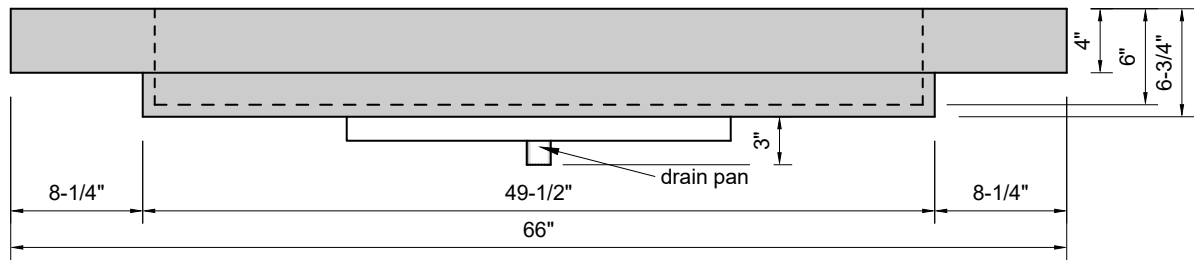

TOP VIEW

FRONT VIEW

SIDE VIEW

Model #: LR-66-01
Large Ramp
single faucet holes