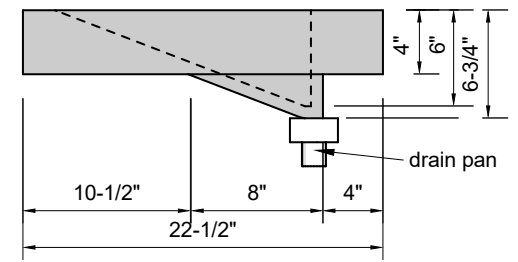

TOP VIEW

FRONT VIEW

SIDE VIEW

Model #: LR-66-01
Large Ramp
single faucet holes