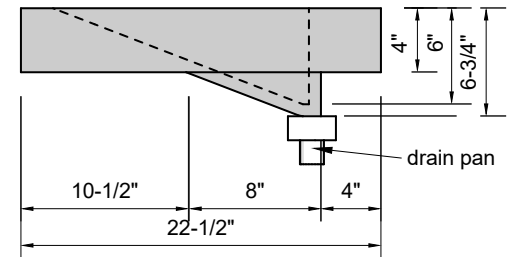

1-3/8" diameter faucet holes
for 8" widespread faucet

1-3/8" diameter faucet holes
for 8" widespread faucet

TOP VIEW

FRONT VIEW

SIDE VIEW

Model #: LR-66-03
Large Ramp
8" widespread faucet holes