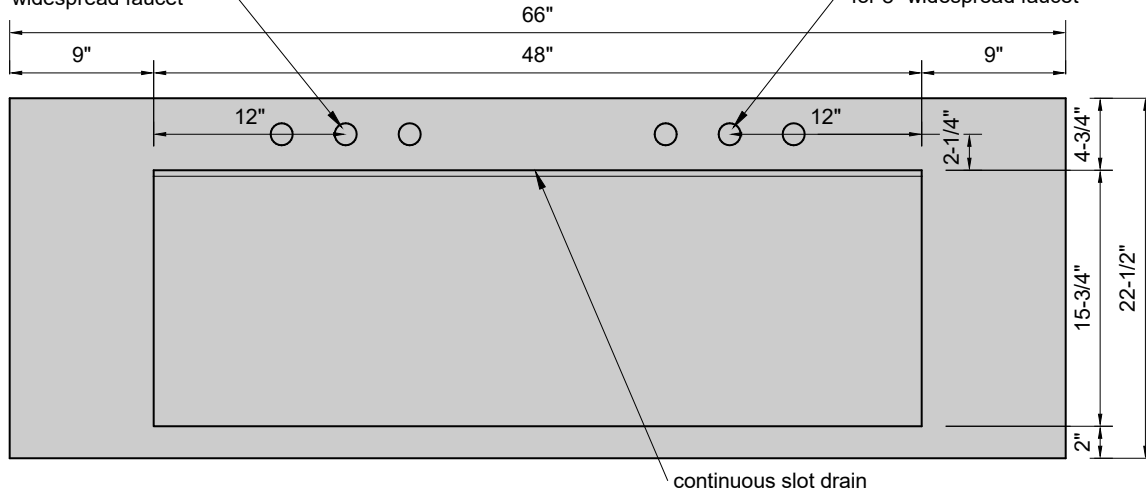

1-3/8" diameter faucet holes
for 8" widespread faucet

1-3/8" diameter faucet holes
for 8" widespread faucet

TOP VIEW

FRONT VIEW

SIDE VIEW

Model #: LR-66-03
Large Ramp
8" widespread faucet holes