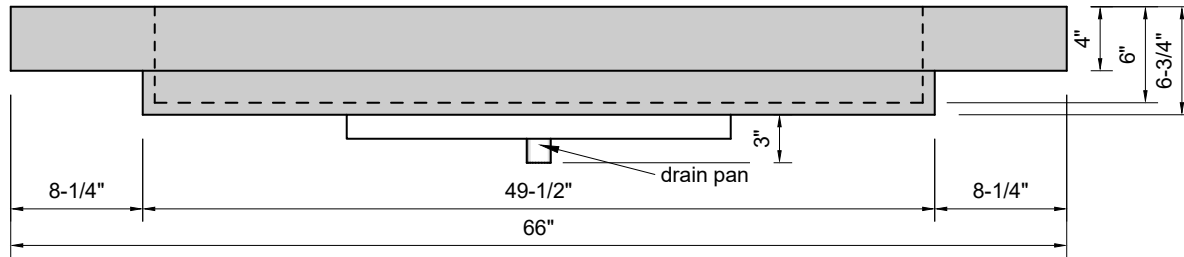

1-3/8" diameter faucet holes
for 8" widespread faucet

1-3/8" diameter faucet holes
for 8" widespread faucet

TOP VIEW

FRONT VIEW

SIDE VIEW

Model #: LR-66-03
Large Ramp
8" widespread faucet holes