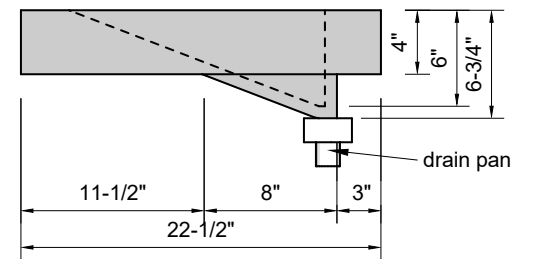

TOP VIEW

FRONT VIEW

SIDE VIEW

Model #: LR-72-00
Large Ramp
no faucet holes