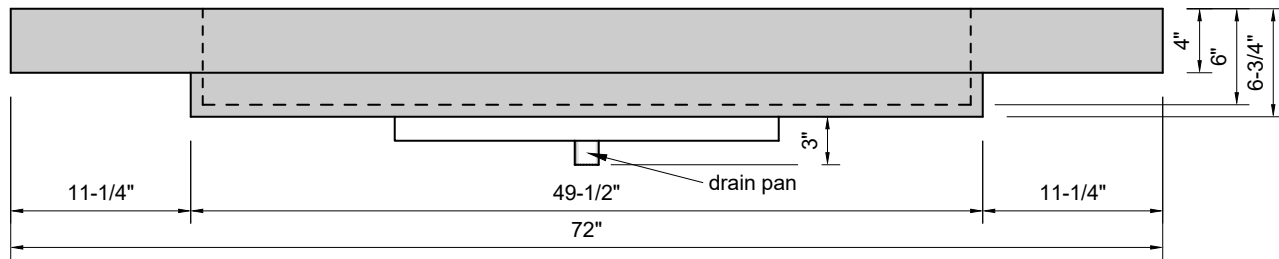

TOP VIEW

FRONT VIEW

SIDE VIEW

Model #: LR-72-00
Large Ramp
no faucet holes