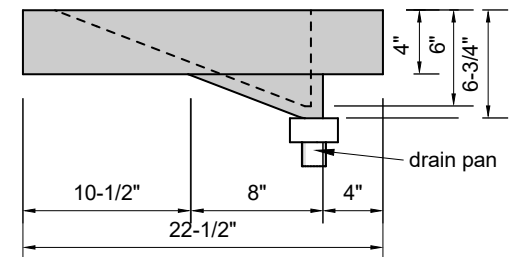

TOP VIEW

FRONT VIEW

SIDE VIEW

Model #: LR-72-01
Large Ramp
single faucet holes