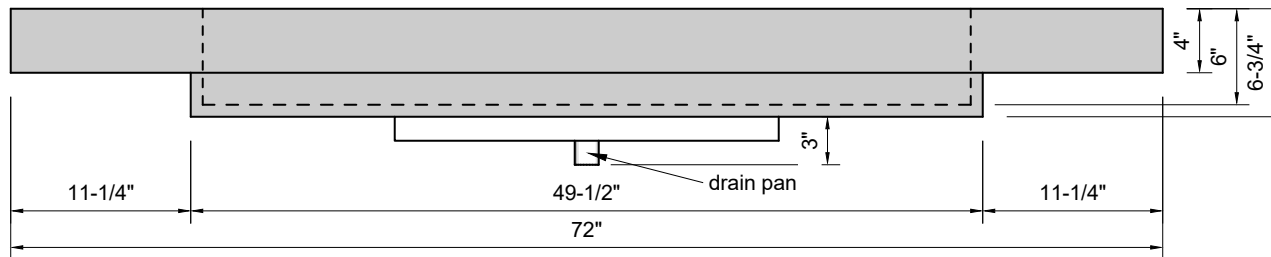

TOP VIEW

FRONT VIEW

SIDE VIEW

Model #: LR-72-01
Large Ramp
single faucet holes