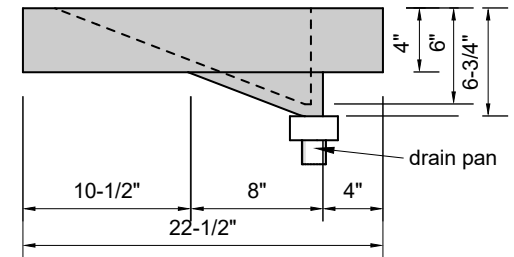

1-3/8" diameter faucet holes
for 8" widespread faucet

1-3/8" diameter faucet holes
for 8" widespread faucet

TOP VIEW

FRONT VIEW

SIDE VIEW

Model #: LR-72-03
Large Ramp
8" widespread faucet holes