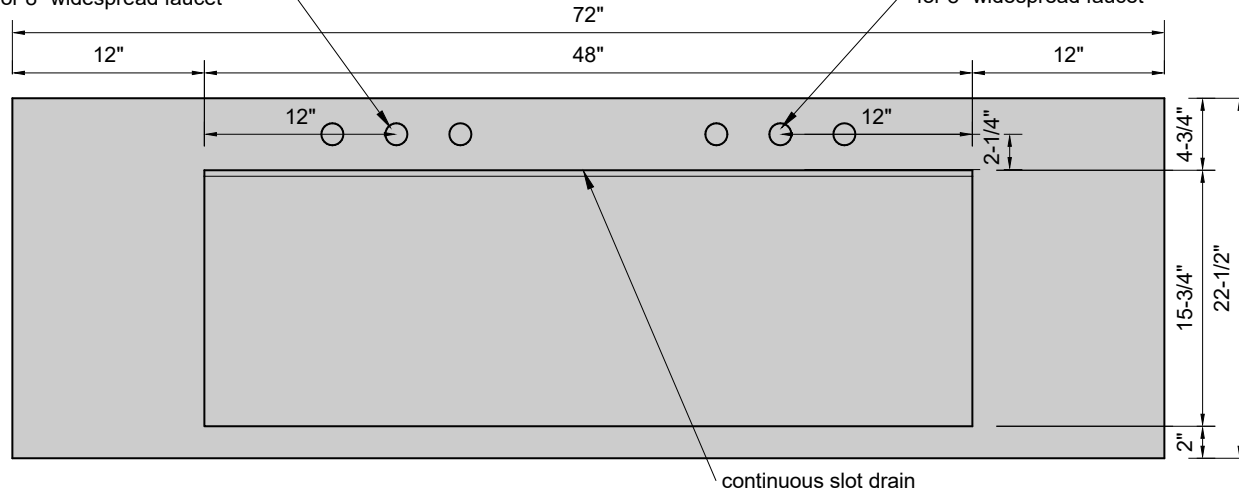

1-3/8" diameter faucet holes
for 8" widespread faucet

1-3/8" diameter faucet holes
for 8" widespread faucet

TOP VIEW

FRONT VIEW

SIDE VIEW

Model #: LR-72-03
Large Ramp
8" widespread faucet holes