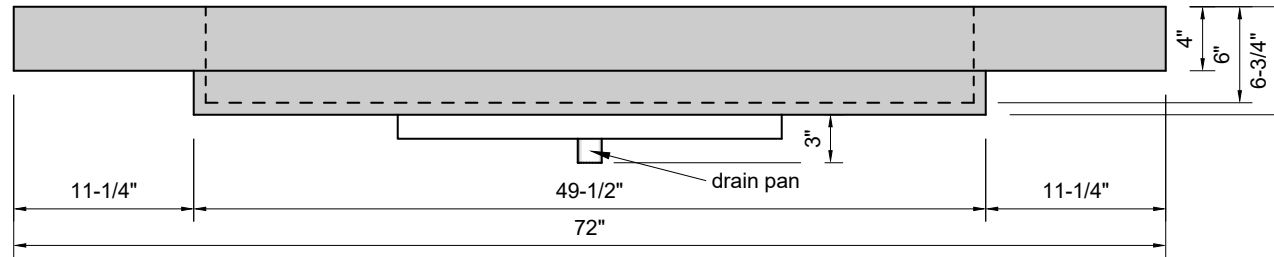

1-3/8" diameter faucet holes
for 8" widespread faucet

1-3/8" diameter faucet holes
for 8" widespread faucet

TOP VIEW

FRONT VIEW

SIDE VIEW

Model #: LR-72-03
Large Ramp
8" widespread faucet holes