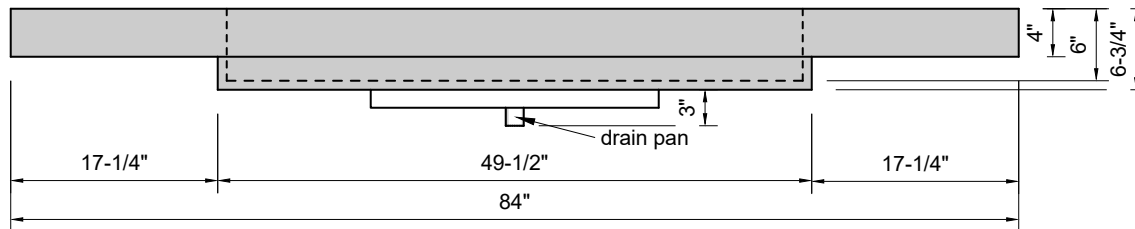

TOP VIEW

FRONT VIEW

SIDE VIEW

**Model #: LR-84-00**  
**Large Ramp**  
**no faucet holes**