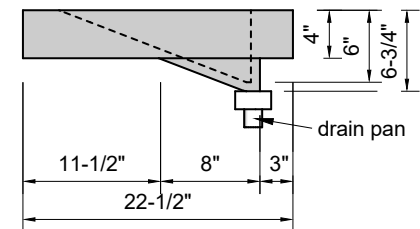

TOP VIEW

FRONT VIEW

SIDE VIEW

**Model #: LR-84-00**  
**Large Ramp**  
**no faucet holes**