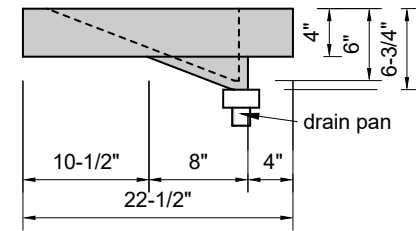

TOP VIEW

FRONT VIEW

SIDE VIEW

**Model #: LR-84-01**  
**Large Ramp**  
**single faucet holes**