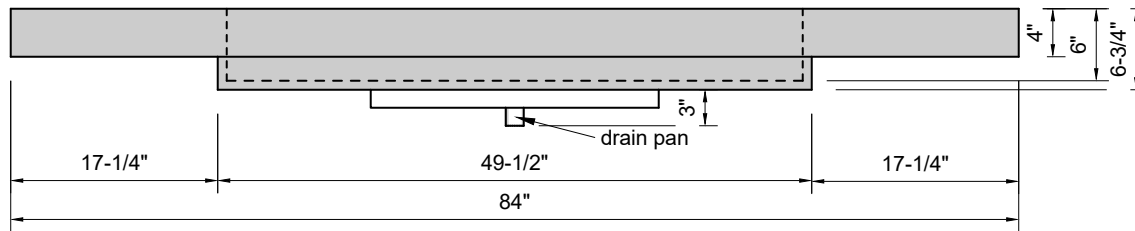

TOP VIEW

FRONT VIEW

SIDE VIEW

**Model #: LR-84-01**  
**Large Ramp**  
**single faucet holes**