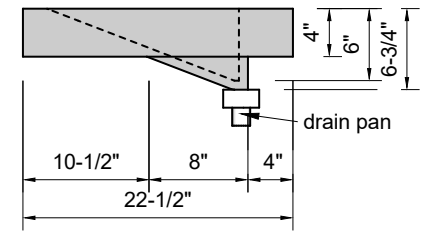

TOP VIEW

FRONT VIEW

SIDE VIEW

Model #: LR-84-03
Large Ramp
8" widespread faucet holes