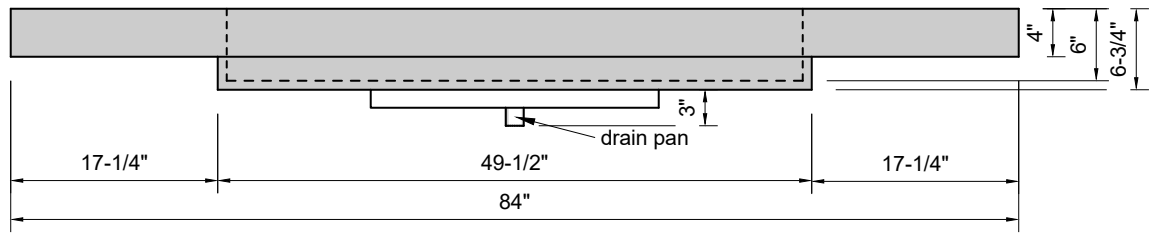

TOP VIEW

FRONT VIEW

SIDE VIEW

Model #: LR-84-03
Large Ramp
8" widespread faucet holes