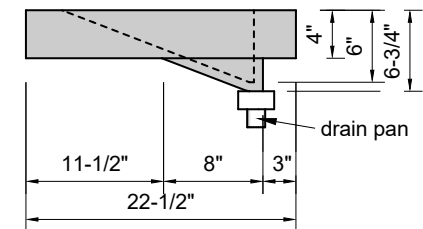

TOP VIEW

FRONT VIEW

SIDE VIEW

Model #: LR-96-00
Large Ramp
no faucet holes