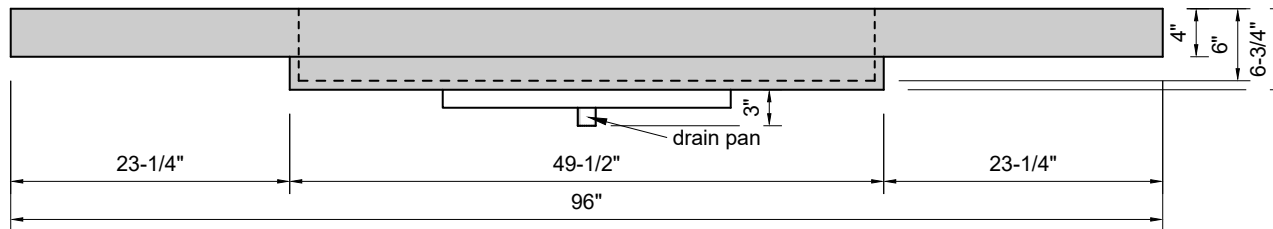

TOP VIEW

FRONT VIEW

SIDE VIEW

Model #: LR-96-00
Large Ramp
no faucet holes