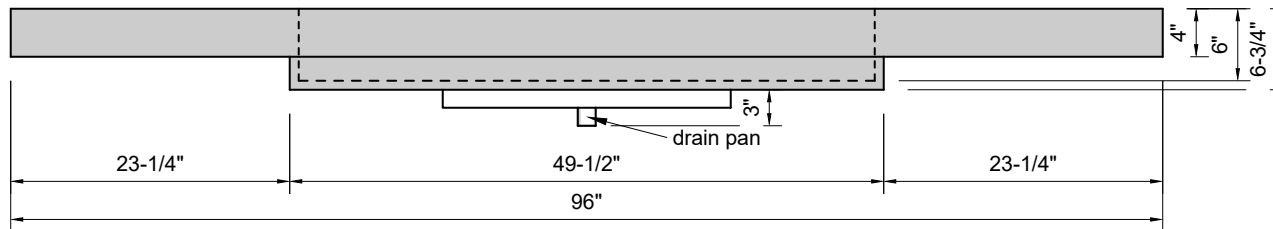

TOP VIEW

FRONT VIEW

SIDE VIEW

Model #: LR-96-01
Large Ramp
single faucet holes