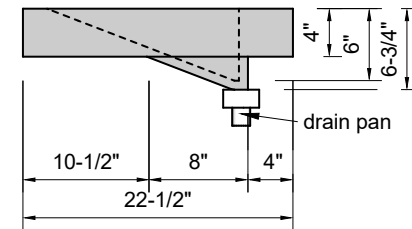

TOP VIEW

FRONT VIEW

SIDE VIEW

Model #: LR-96-01
Large Ramp
single faucet holes