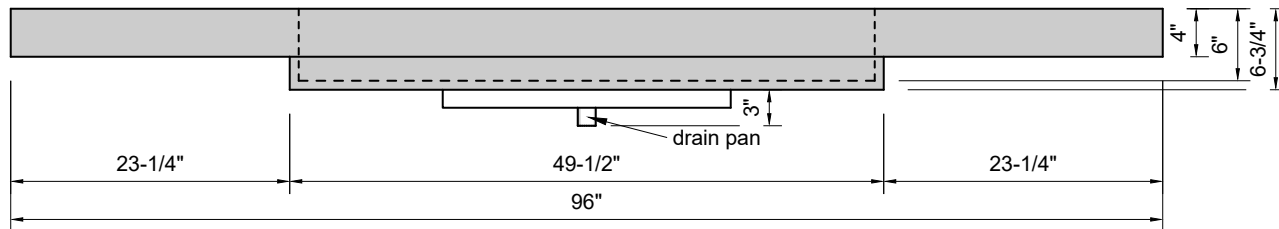

TOP VIEW

FRONT VIEW

SIDE VIEW

**Model #: LR-96-03**  
**Large Ramp**  
**8" widespread faucet holes**