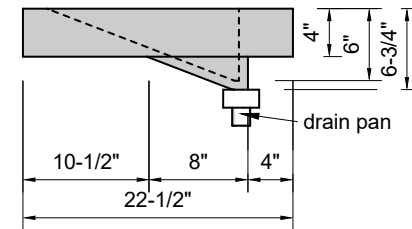

TOP VIEW

FRONT VIEW

SIDE VIEW

**Model #: LR-96-03**  
**Large Ramp**  
**8" widespread faucet holes**