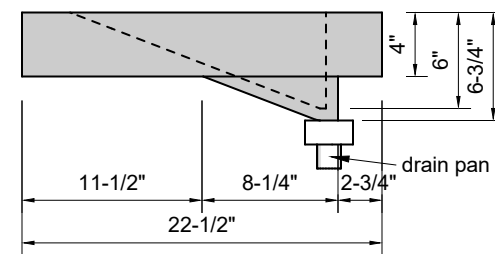

TOP VIEW

FRONT VIEW

SIDE VIEW

Model #: MR-24-00
Mini Ramp
no faucet holes