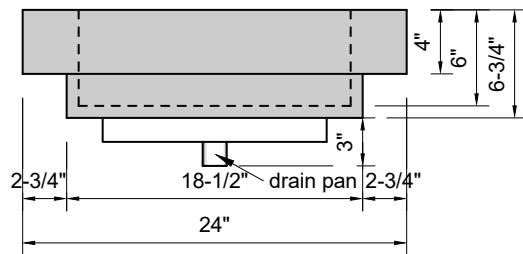

TOP VIEW

FRONT VIEW

SIDE VIEW

Model #: MR-24-00
Mini Ramp
no faucet holes