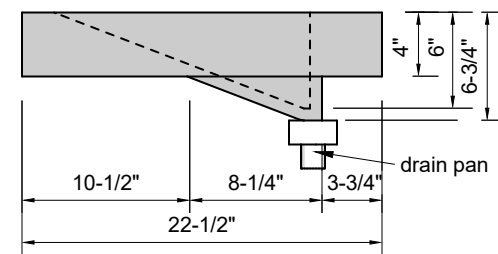

TOP VIEW

FRONT VIEW

SIDE VIEW

Model #: MR-24-01
Mini Ramp
single faucet hole