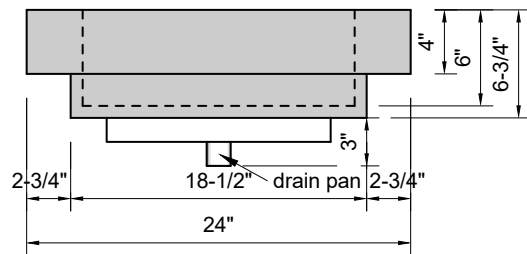

TOP VIEW

FRONT VIEW

SIDE VIEW

Model #: MR-24-01
Mini Ramp
single faucet hole