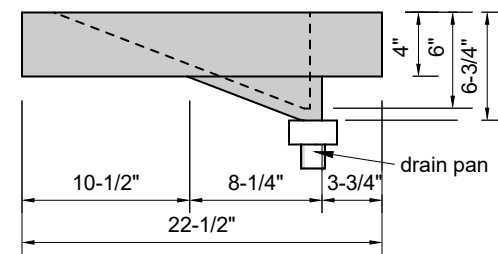

TOP VIEW

FRONT VIEW

SIDE VIEW

**Model #: MR-24-03**  
**Mini Ramp**  
**8" widespread faucet holes**