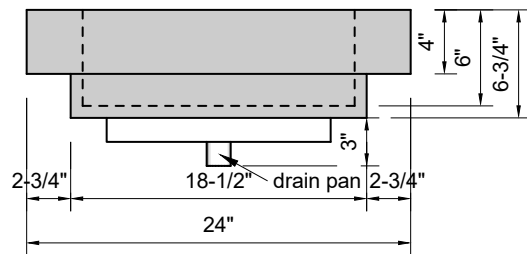

TOP VIEW

FRONT VIEW

SIDE VIEW

**Model #: MR-24-03**  
**Mini Ramp**  
**8" widespread faucet holes**