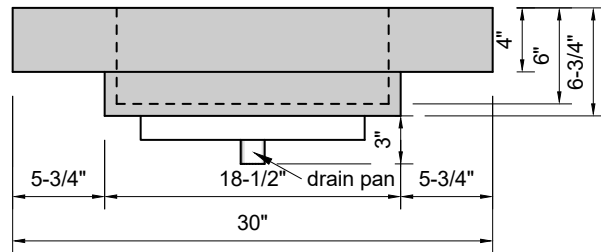

TOP VIEW

FRONT VIEW

SIDE VIEW

Model #: MR-30-00
Mini Ramp
no faucet holes