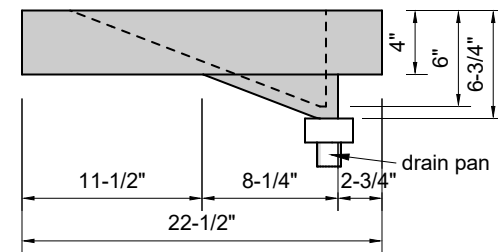

TOP VIEW

FRONT VIEW

SIDE VIEW

Model #: MR-30-00
Mini Ramp
no faucet holes