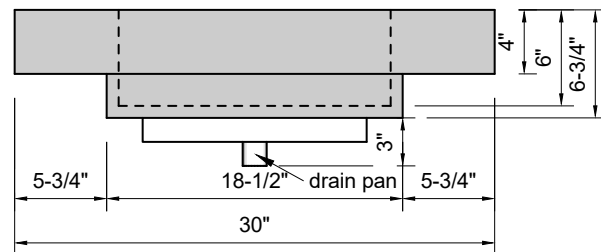

TOP VIEW

FRONT VIEW

SIDE VIEW

Model #: MR-30-01
Mini Ramp
single faucet hole