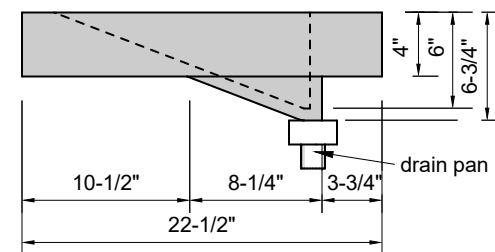

TOP VIEW

FRONT VIEW

SIDE VIEW

Model #: MR-30-01
Mini Ramp
single faucet hole