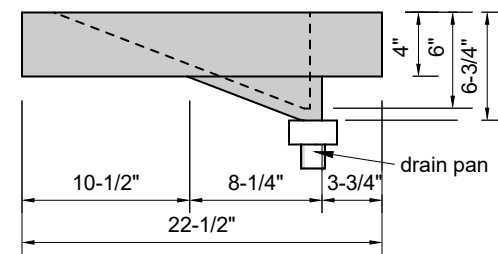

TOP VIEW

FRONT VIEW

SIDE VIEW

Model #: MR-30-03
Mini Ramp
8" widespread faucet holes