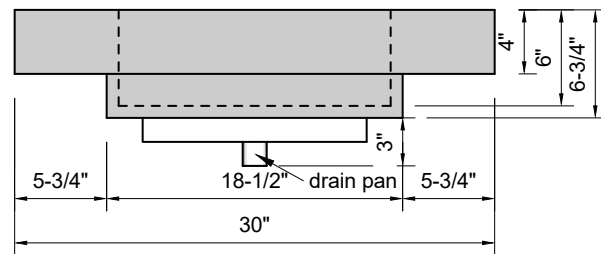

TOP VIEW

FRONT VIEW

SIDE VIEW

Model #: MR-30-03
Mini Ramp
8" widespread faucet holes