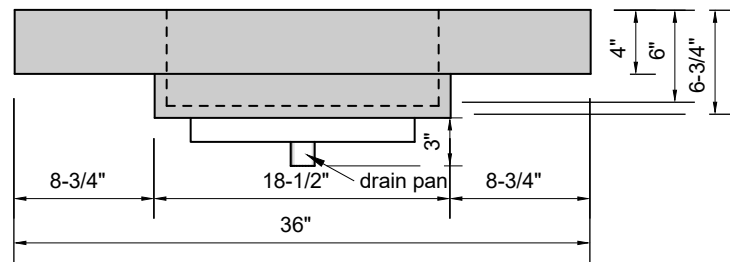

TOP VIEW

FRONT VIEW

SIDE VIEW

Model #: MR-36-00
Mini Ramp
no faucet holes