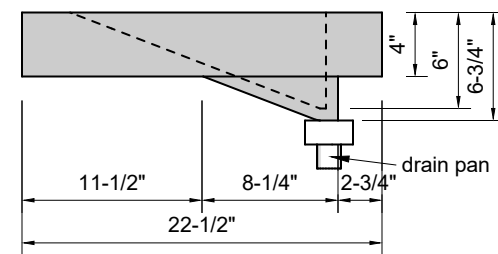

TOP VIEW

FRONT VIEW

SIDE VIEW

Model #: MR-36-00
Mini Ramp
no faucet holes