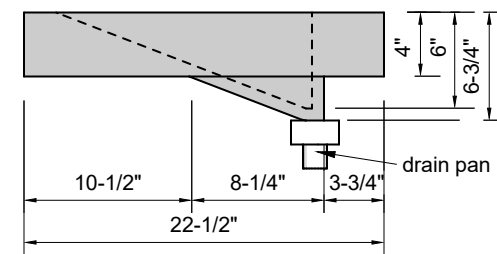

TOP VIEW

FRONT VIEW

SIDE VIEW

Model #: MR-36-01
Mini Ramp
single faucet hole