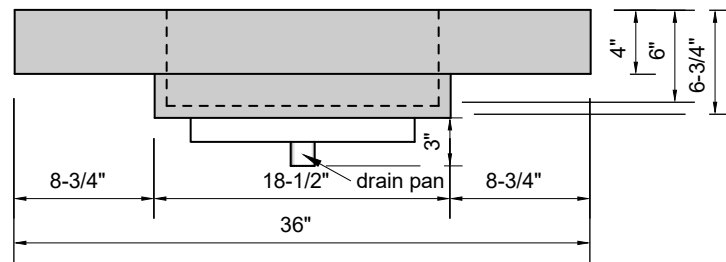

TOP VIEW

FRONT VIEW

SIDE VIEW

Model #: MR-36-01
Mini Ramp
single faucet hole