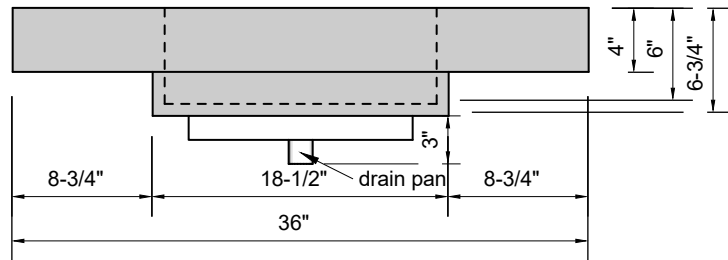

TOP VIEW

FRONT VIEW

SIDE VIEW

Model #: MR-36-03
Mini Ramp
8" widespread faucet holes