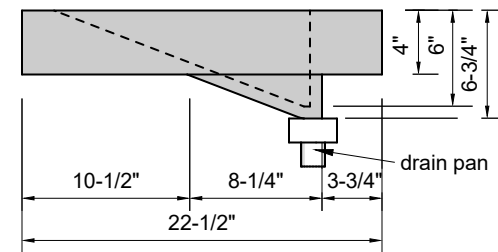

TOP VIEW

FRONT VIEW

SIDE VIEW

Model #: MR-36-03
Mini Ramp
8" widespread faucet holes