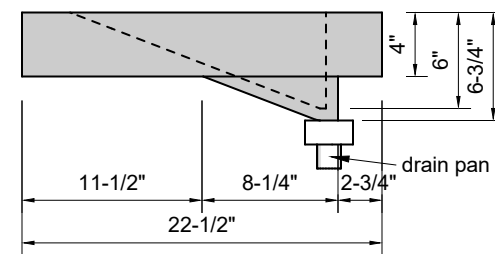

TOP VIEW

FRONT VIEW

SIDE VIEW

Model #: MR-40-00
Mini Ramp
no faucet holes