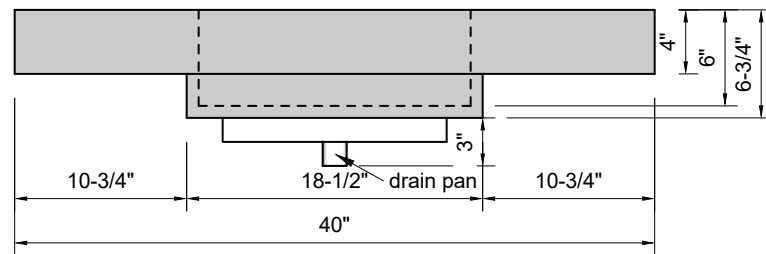

TOP VIEW

FRONT VIEW

SIDE VIEW

Model #: MR-40-00
Mini Ramp
no faucet holes