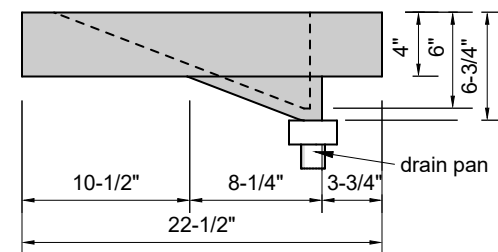

TOP VIEW

FRONT VIEW

SIDE VIEW

Model #: MR-40-01
Mini Ramp
single faucet hole