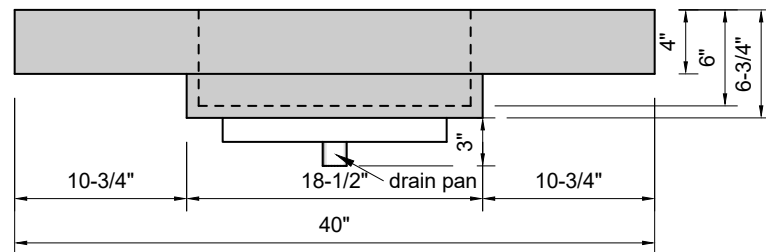

TOP VIEW

FRONT VIEW

SIDE VIEW

Model #: MR-40-01
Mini Ramp
single faucet hole