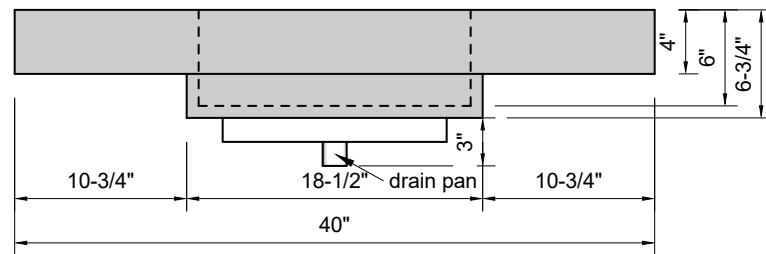

TOP VIEW

FRONT VIEW

SIDE VIEW

Model #: MR-40-03
Mini Ramp
8" widespread faucet holes