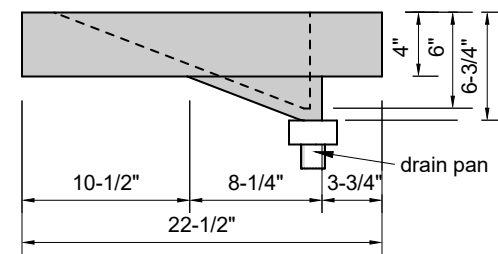

TOP VIEW

FRONT VIEW

SIDE VIEW

Model #: MR-40-03
Mini Ramp
8" widespread faucet holes