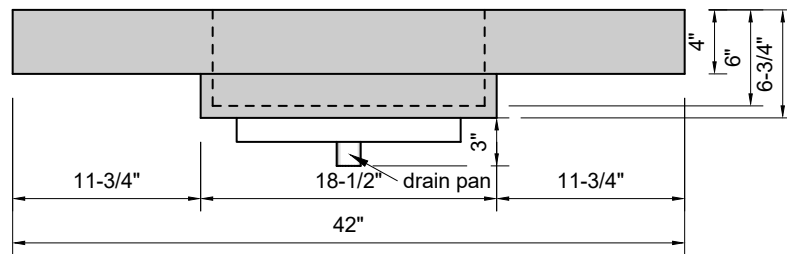

TOP VIEW

FRONT VIEW

SIDE VIEW

Model #: MR-42-00
Mini Ramp
no faucet holes