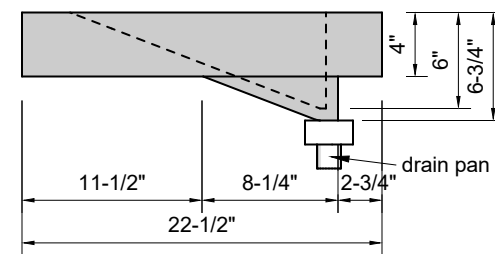

TOP VIEW

FRONT VIEW

SIDE VIEW

Model #: MR-42-00
Mini Ramp
no faucet holes