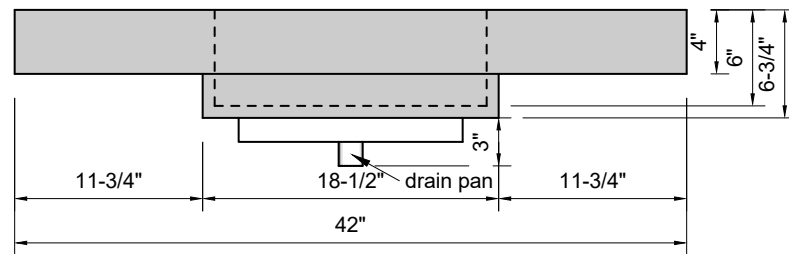

TOP VIEW

FRONT VIEW

SIDE VIEW

Model #: MR-42-01
Mini Ramp
single faucet hole