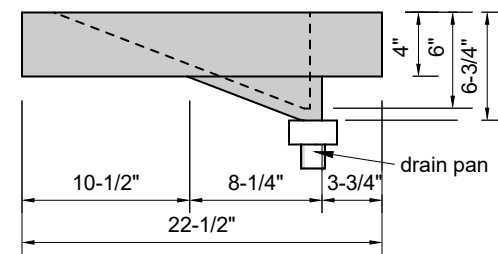

TOP VIEW

FRONT VIEW

SIDE VIEW

Model #: MR-42-01
Mini Ramp
single faucet hole