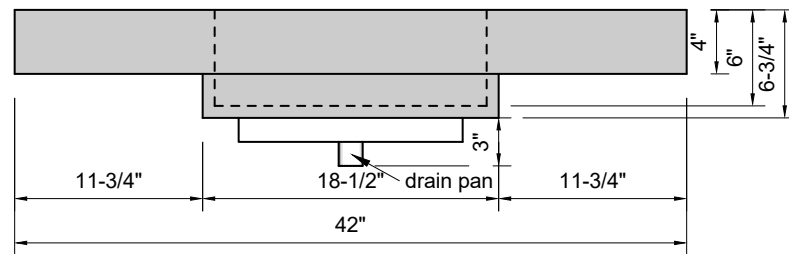

TOP VIEW

FRONT VIEW

SIDE VIEW

**Model #: MR-42-03**  
**Mini Ramp**  
**8" widespread faucet holes**