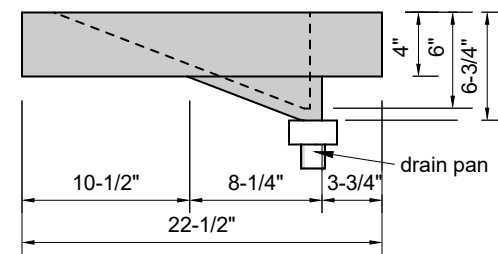

TOP VIEW

FRONT VIEW

SIDE VIEW

**Model #: MR-42-03**  
**Mini Ramp**  
**8" widespread faucet holes**