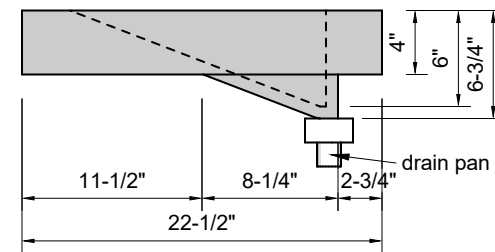

TOP VIEW

FRONT VIEW

SIDE VIEW

Model #: MR-48-00
Mini Ramp
no faucet holes