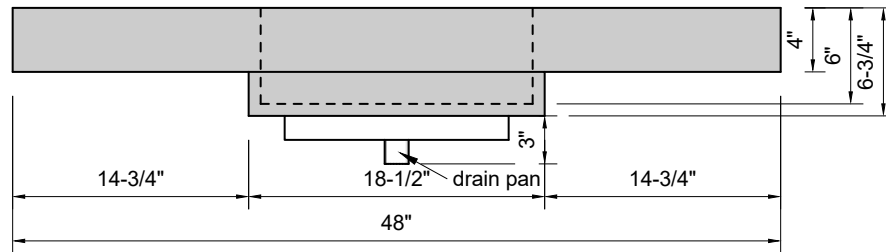

TOP VIEW

FRONT VIEW

SIDE VIEW

Model #: MR-48-00
Mini Ramp
no faucet holes