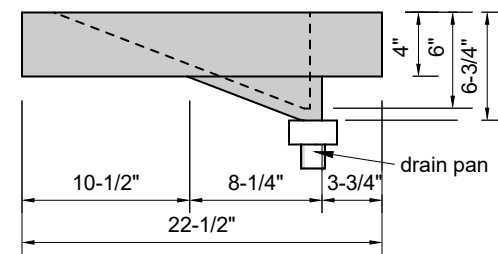

TOP VIEW

FRONT VIEW

SIDE VIEW

**Model #: MR-48-01**  
**Mini Ramp**  
**single faucet hole**