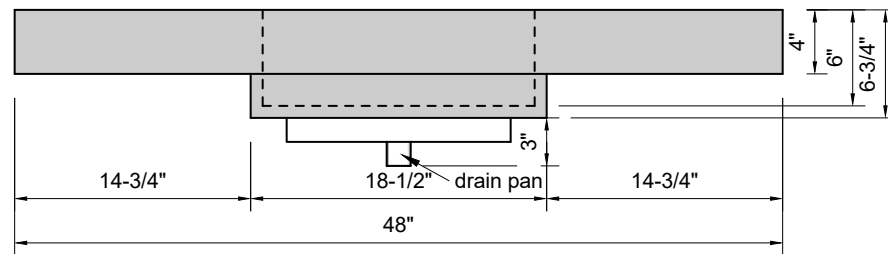

TOP VIEW

FRONT VIEW

SIDE VIEW

**Model #: MR-48-01**  
**Mini Ramp**  
**single faucet hole**