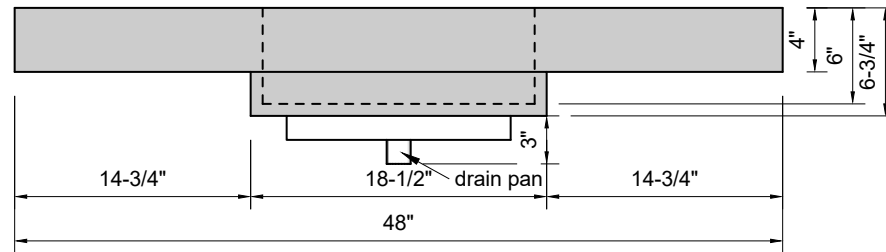

TOP VIEW

FRONT VIEW

SIDE VIEW

Model #: MR-48-03
Mini Ramp
8" widespread faucet holes