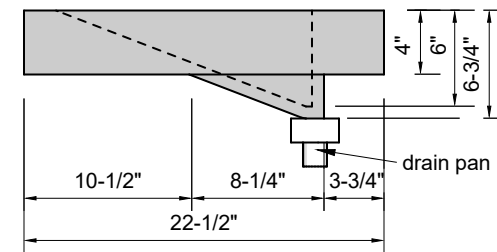

TOP VIEW

FRONT VIEW

SIDE VIEW

Model #: MR-48-03
Mini Ramp
8" widespread faucet holes