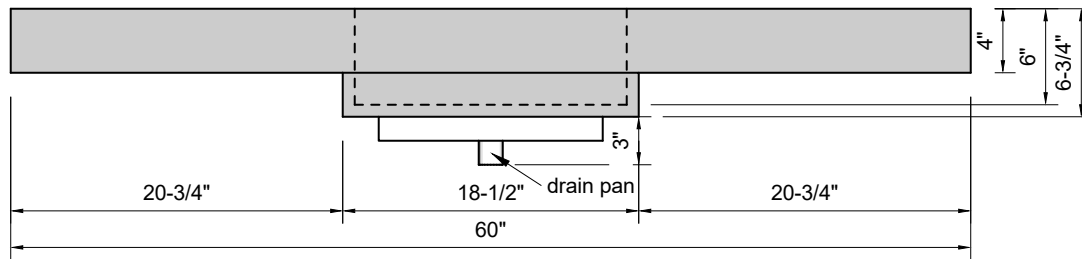

TOP VIEW

FRONT VIEW

SIDE VIEW

Model #: MR-60-00
Mini Ramp
no faucet holes