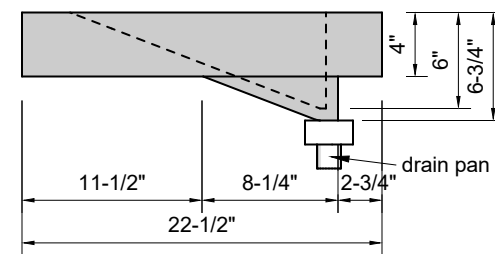

TOP VIEW

FRONT VIEW

SIDE VIEW

Model #: MR-60-00
Mini Ramp
no faucet holes