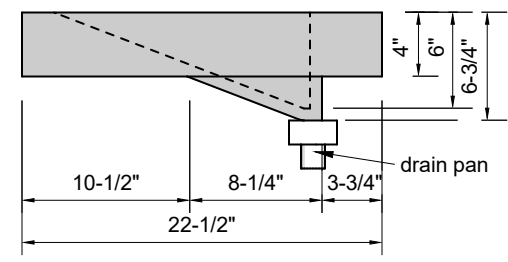

TOP VIEW

FRONT VIEW

SIDE VIEW

**Model #: MR-60-01**  
**Mini Ramp**  
**single faucet hole**