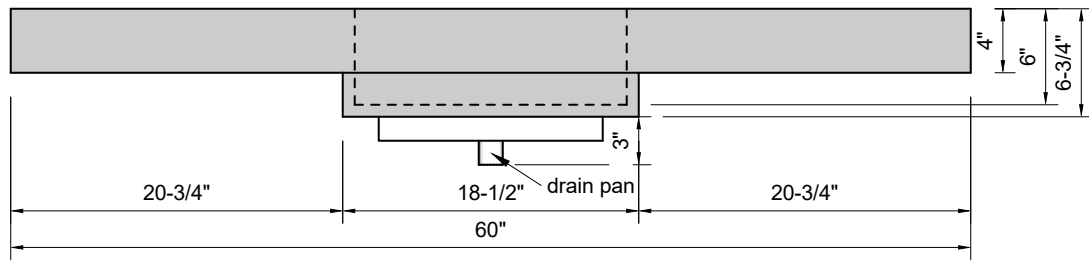

TOP VIEW

FRONT VIEW

SIDE VIEW

**Model #: MR-60-01**  
**Mini Ramp**  
**single faucet hole**