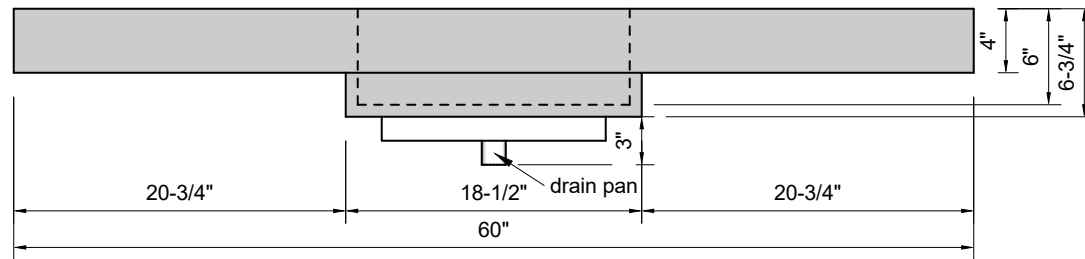

TOP VIEW

FRONT VIEW

SIDE VIEW

Model #: MR-60-03
Mini Ramp
8" widespread faucet holes