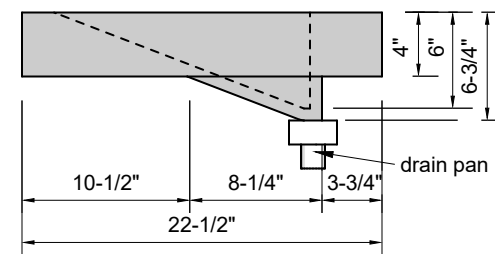

TOP VIEW

FRONT VIEW

SIDE VIEW

Model #: MR-60-03
Mini Ramp
8" widespread faucet holes