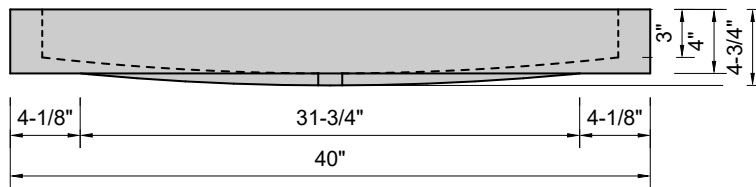

TOP VIEW

FRONT VIEW

SIDE VIEW

Model #: MW-40-00
Modified Wave
no faucet holes