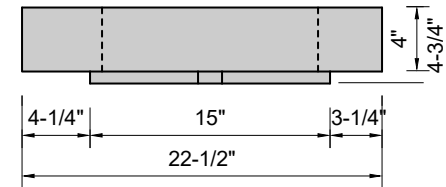

TOP VIEW

FRONT VIEW

SIDE VIEW

Model #: MW-40-00
Modified Wave
no faucet holes