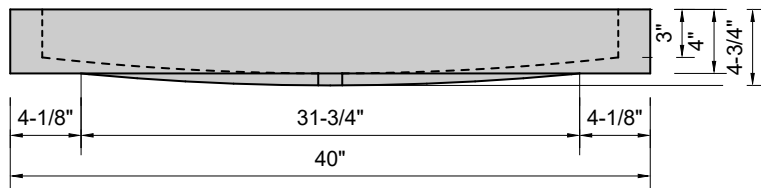

TOP VIEW

FRONT VIEW

SIDE VIEW

Model #: MW-40-01
Modified Wave
single faucet hole