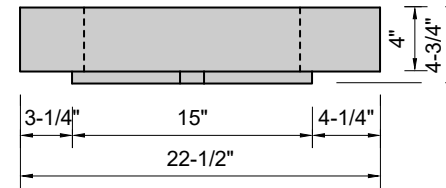

TOP VIEW

FRONT VIEW

SIDE VIEW

Model #: MW-40-01
Modified Wave
single faucet hole