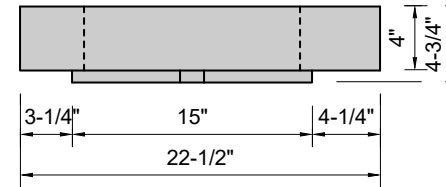

TOP VIEW

FRONT VIEW

SIDE VIEW

Model #: MW-40-03
Modified Wave
8" widespread faucet holes