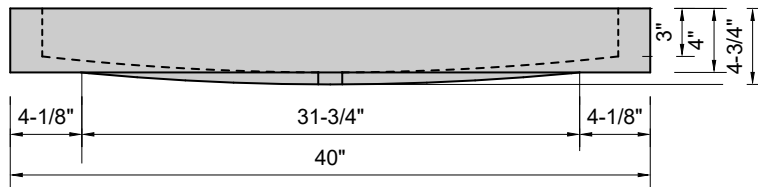

TOP VIEW

FRONT VIEW

SIDE VIEW

Model #: MW-40-03
Modified Wave
8" widespread faucet holes