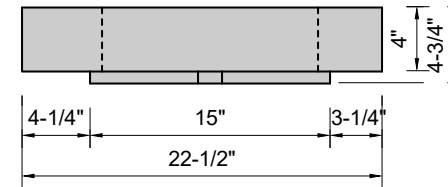

TOP VIEW

FRONT VIEW

SIDE VIEW

**Model #: MW-48-00**  
**Modified Wave**  
**no faucet holes**