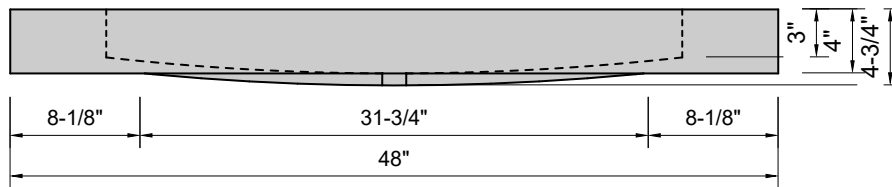

TOP VIEW

FRONT VIEW

SIDE VIEW

**Model #: MW-48-00**  
**Modified Wave**  
**no faucet holes**