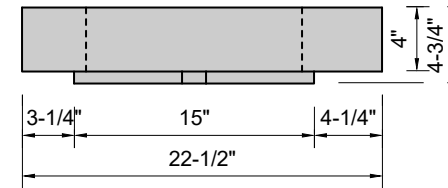

TOP VIEW

FRONT VIEW

SIDE VIEW

Model #: MW-48-01
Modified Wave
single faucet hole