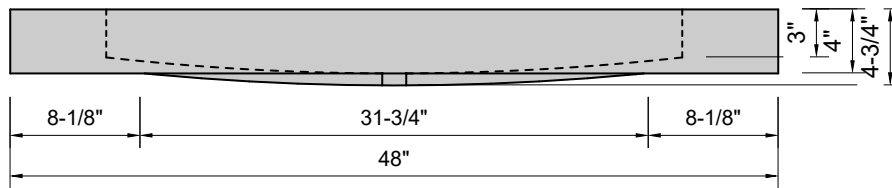

TOP VIEW

FRONT VIEW

SIDE VIEW

Model #: MW-48-01
Modified Wave
single faucet hole