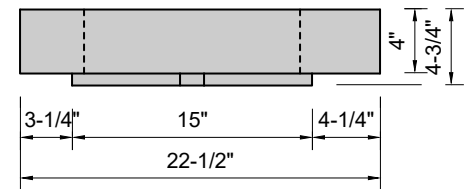

TOP VIEW

FRONT VIEW

SIDE VIEW

Model #: MW-48-03
Modified Wave
8" widespread faucet holes