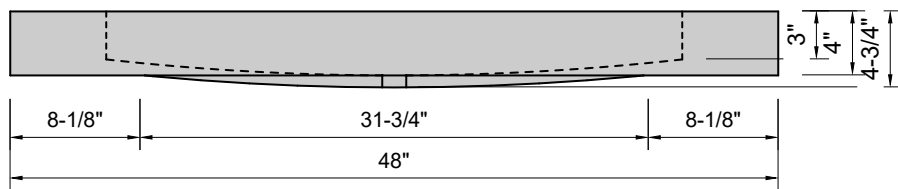

TOP VIEW

FRONT VIEW

SIDE VIEW

Model #: MW-48-03
Modified Wave
8" widespread faucet holes