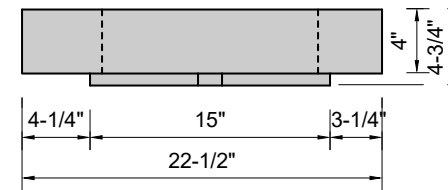

TOP VIEW

FRONT VIEW

SIDE VIEW

Model #: MW-60-00
Modified Wave
no faucet holes