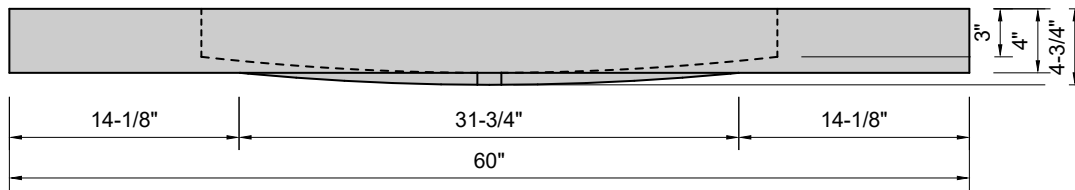

TOP VIEW

FRONT VIEW

SIDE VIEW

Model #: MW-60-00
Modified Wave
no faucet holes