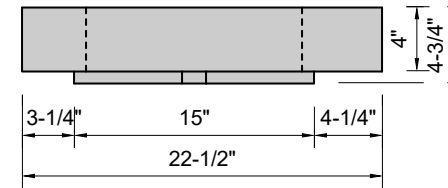

TOP VIEW

FRONT VIEW

SIDE VIEW

Model #: MW-60-01
Modified Wave
single faucet hole