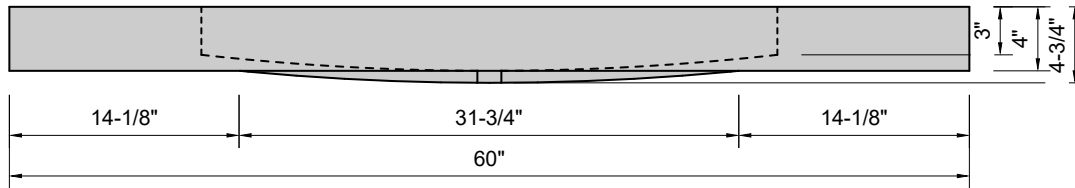

TOP VIEW

FRONT VIEW

SIDE VIEW

Model #: MW-60-01
Modified Wave
single faucet hole