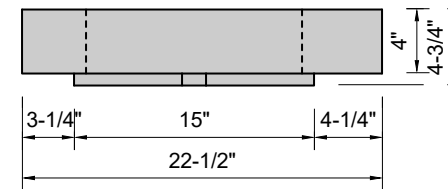

TOP VIEW

FRONT VIEW

SIDE VIEW

Model #: MW-60-03
Modified Wave
8" widespread faucet holes