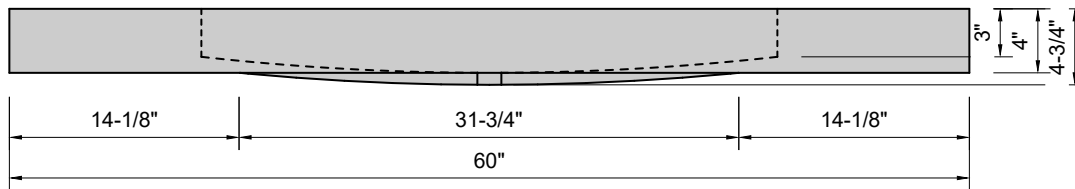

TOP VIEW

FRONT VIEW

SIDE VIEW

Model #: MW-60-03
Modified Wave
8" widespread faucet holes