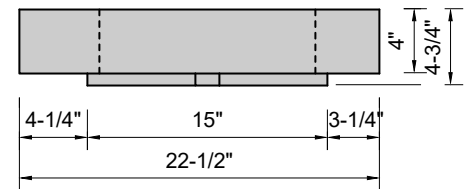

TOP VIEW

FRONT VIEW

SIDE VIEW

Model #: MW-66-00
Modified Wave
no faucet holes