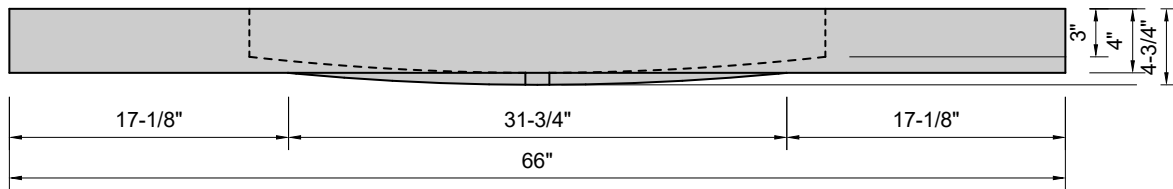

TOP VIEW

FRONT VIEW

SIDE VIEW

Model #: MW-66-00
Modified Wave
no faucet holes