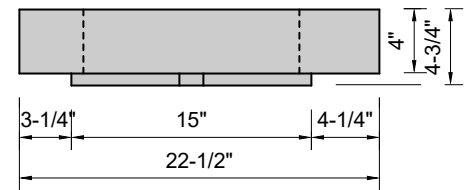

TOP VIEW

FRONT VIEW

SIDE VIEW

Model #: MW-66-01
Modified Wave
single faucet hole