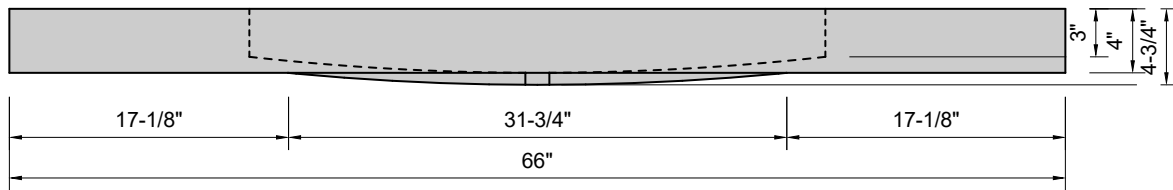

TOP VIEW

FRONT VIEW

SIDE VIEW

Model #: MW-66-01
Modified Wave
single faucet hole