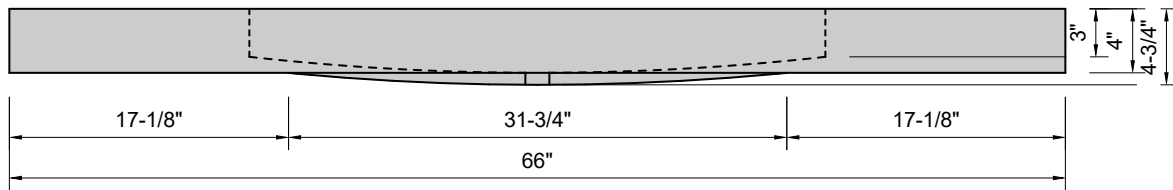

TOP VIEW

FRONT VIEW

SIDE VIEW

Model #: MW-66-03
Modified Wave
8" widespread faucet holes