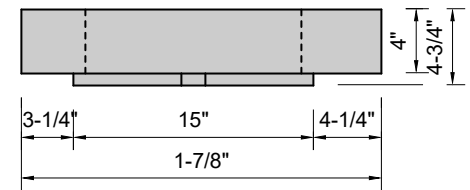

TOP VIEW

FRONT VIEW

SIDE VIEW

Model #: MW-66-03
Modified Wave
8" widespread faucet holes