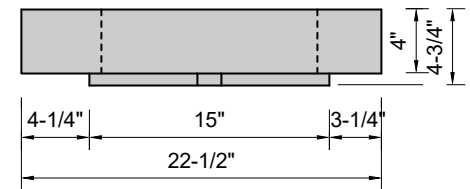

TOP VIEW

FRONT VIEW

SIDE VIEW

Model #: MW-72-00
Modified Wave
no faucet holes