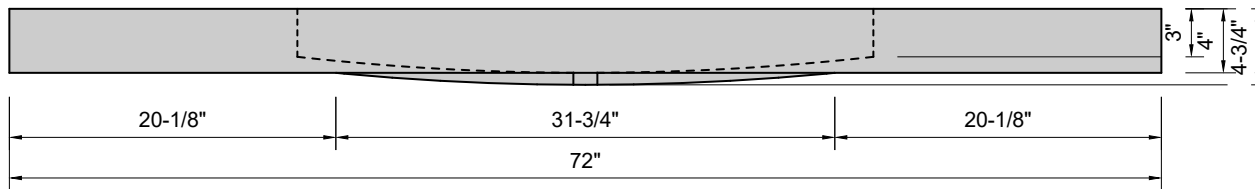

TOP VIEW

FRONT VIEW

SIDE VIEW

Model #: MW-72-00
Modified Wave
no faucet holes