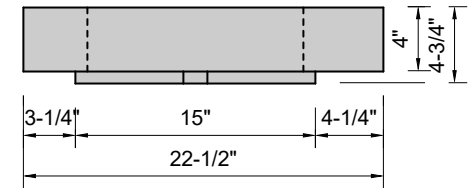

TOP VIEW

FRONT VIEW

SIDE VIEW

Model #: MW-72-01
Modified Wave
single faucet hole