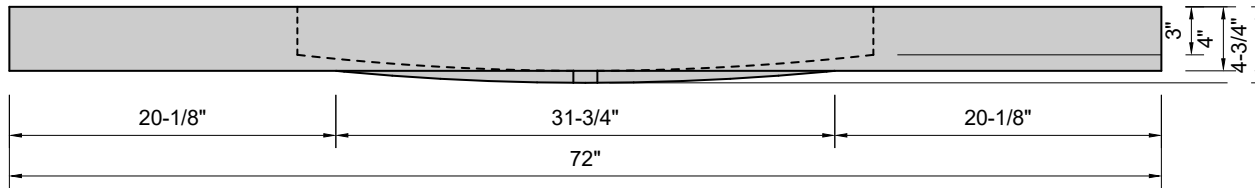

TOP VIEW

FRONT VIEW

SIDE VIEW

Model #: MW-72-01
Modified Wave
single faucet hole